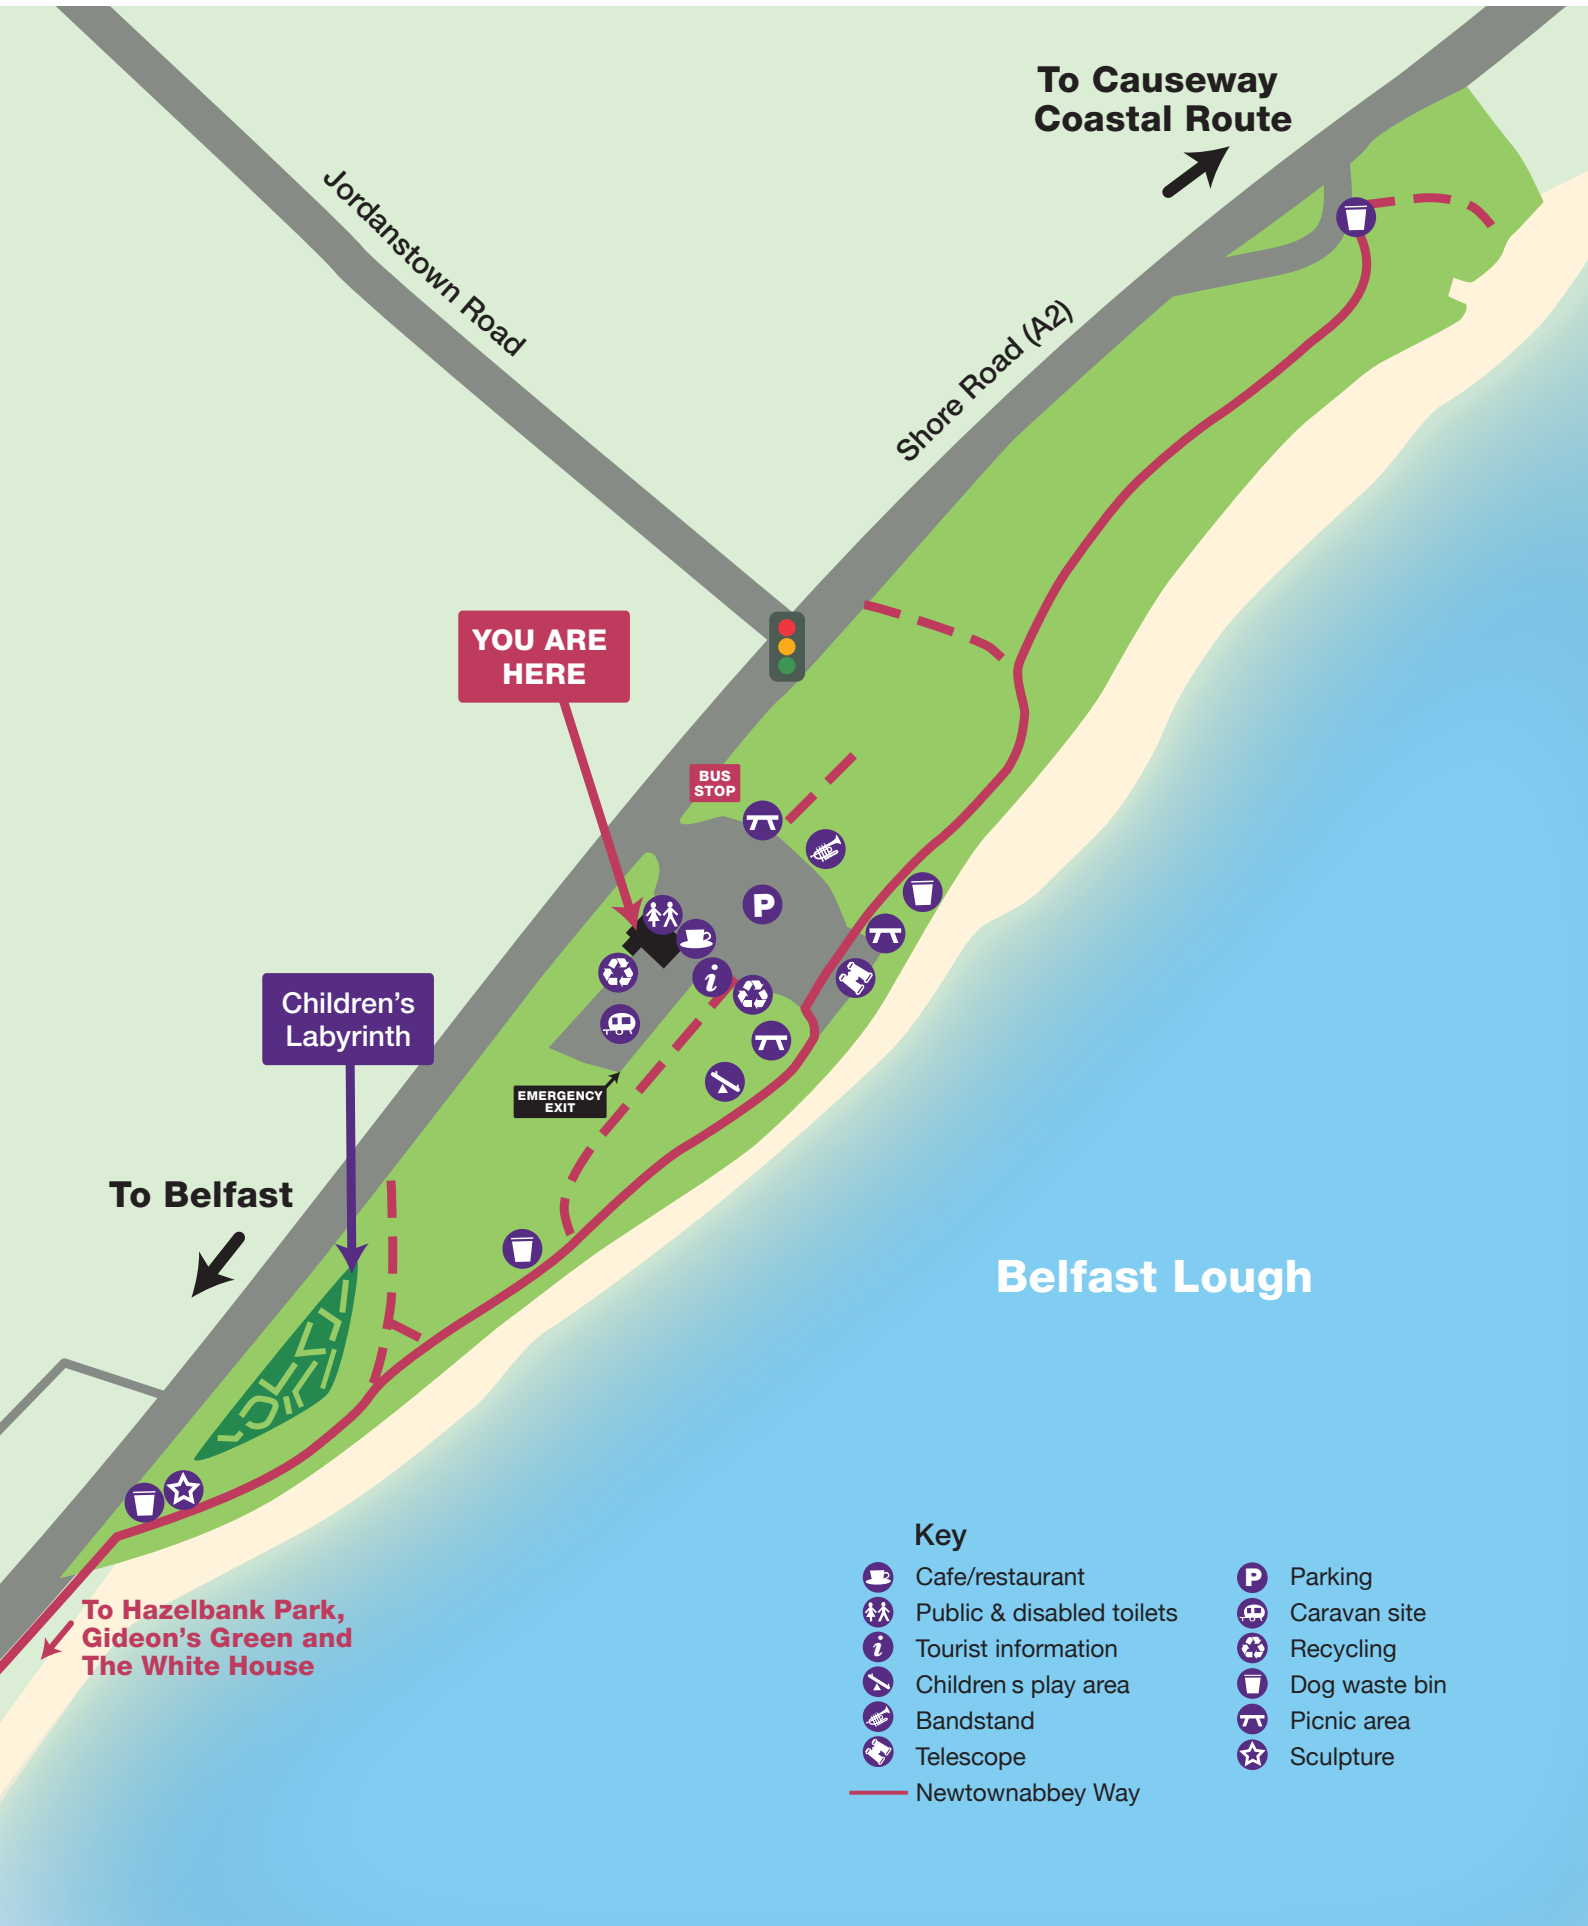

Jordanstown Loughshore Park

Key

- | | | | |
|---|---------------------------|---|---------------|
|  | Cafe/restaurant |  | Parking |
|  | Public & disabled toilets |  | Caravan site |
|  | Tourist information |  | Recycling |
|  | Children's play area |  | Dog waste bin |
|  | Bandstand |  | Picnic area |
|  | Telescope |  | Sculpture |
|  | Newtownabbey Way | | |