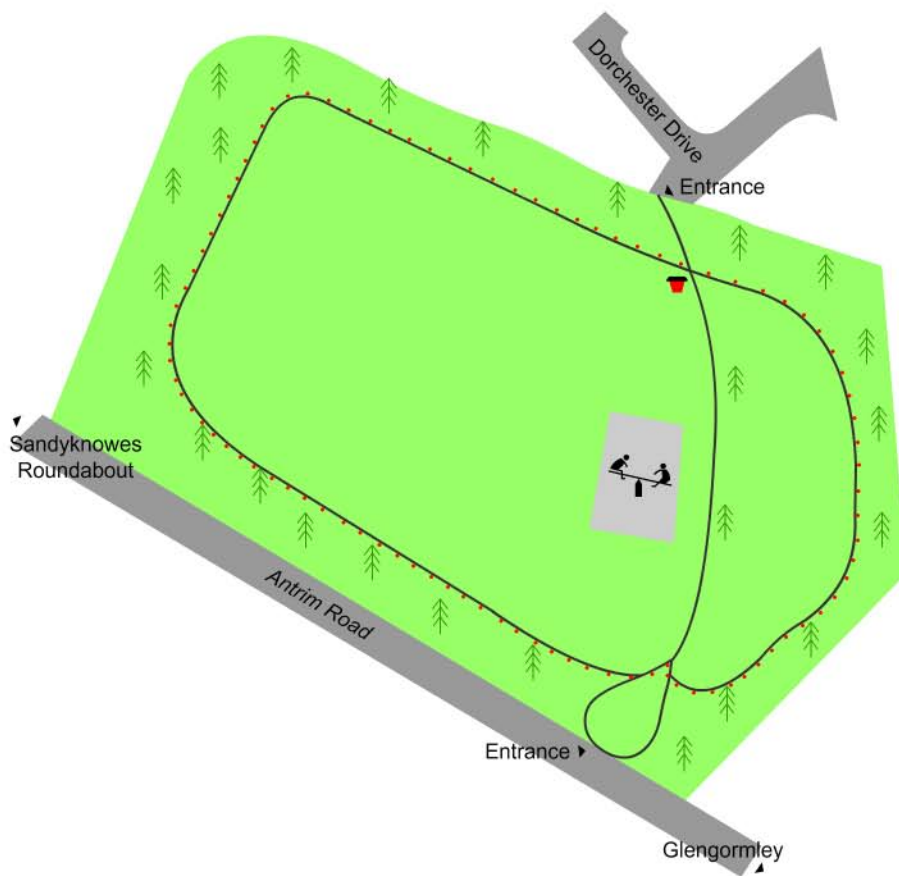

Sandyknowes Park

Key:

-  Dog bin
-  Car Park
-  Playground
-  Walking route (0.3 miles)

Further details, events, opening times etc. available from
www.newtownabbey.gov.uk/parks